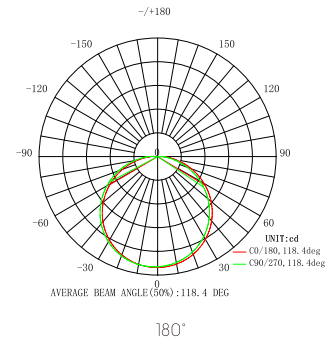

ZHONGSHAN XILE OPTOELECTRONIC TECHNOLOGY CO.,LTD.

Details

Datasheet- Small Panel Light Zeus II-(Multifunctional)

PARAMETERS:

Model No	XLRPS-10W	XLRPS-15W	XLRPS-22W	XLRPS-32W
Power	10W	15W	22W	32W
Efficacy	110LM/W	110LM/W	110LM/W	120LM/W
Power Factor	0.5/0.9			
CRI	70/80			
Beam Angle	180°			
LED	SMD2835*66	SMD2835*96	SMD2835*168	SMD2835*289
Diameter(mm)	100*100*15	120*120*15	170*170*15	220*220*15
Hole size(mm)	55MM<CUT<70MM	55MM<CUT<95MM	55MM<CUT<140MM	55MM<CUT<190MM

DIMENSIONS

LIGHTING DISTRIBUTIONS

EXPLODE

APPLICATIONS