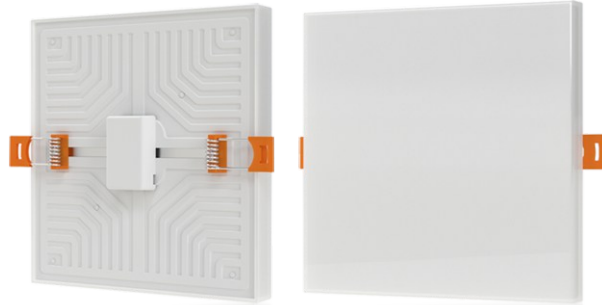

ZHONGSHAN XILE OPTOELECTRONIC TECHNOLOGY CO.,LTD.

Details

Datasheet- Small Panel Light Zeus II-(Multifunctional)

PARAMETERS:

Model No	XLRPS-10W	XLRPS-15W	XLRPS-22W	XLRPS-32W
Power	10W	15W	22W	32W
Efficacy	110LM/W	110LM/W	110LM/W	120LM/W
Power Factor	0.5/0.9			
CRI	70/80			
Beam Angle	180°			
LED	SMD2835*66	SMD2835*96	SMD2835*168	SMD2835*289
Diameter(mm)	100*100*15	120*120*15	170*170*15	220*220*15
Hole size(mm)	55MM<CUT<70MM	55MM<CUT<95MM	55MM<CUT<140MM	55MM<CUT<190MM

DIMENSIONS

LIGHTING DISTRIBUTIONS

EXPLODE

APPLICATIONS