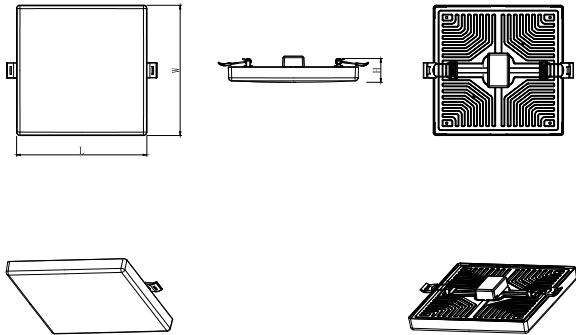

ZHONGSHAN XILE OPTOELECTRONIC TECHNOLOGY CO.,LTD.

Details

Datasheet- Small Panel Light Zeus II-(Multifunctional)

PARAMETERS:

Model No	XLRPS-10W	XLRPS-15W	XLRPS-22W	XLRPS-32W
Power	10W	15W	22W	32W
Efficacy	110LM/W	110LM/W	110LM/W	120LM/W
Power Factor	0.5/0.9			
CRI	70/80			
Beam Angle	180°			
LED	SMD2835*66	SMD2835*96	SMD2835*168	SMD2835*289
Diameter(mm)	100*100*15	120*120*15	170*170*15	220*220*15
Hole size(mm)	55MM<CUT<70MM	55MM<CUT<95MM	55MM<CUT<140MM	55MM<CUT<190MM

DIMENSIONS

LIGHTING DISTRIBUTIONS

EXPLODE

APPLICATIONS