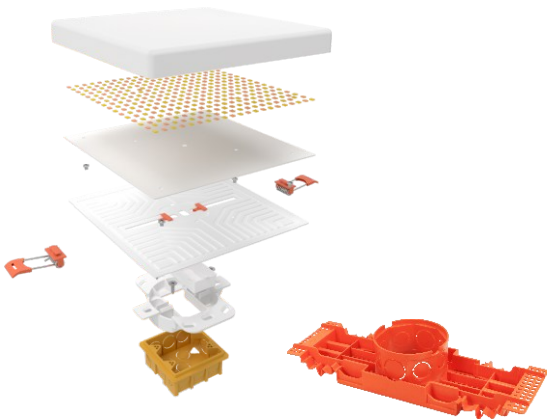

ZHONGSHAN XILE OPTOELECTRONIC TECHNOLOGY CO.,LTD.

Details

Datasheet- Small Panel Light Zeus II-(Multifunctional)

PARAMETERS:

Model No	XLRPS-10W	XLRPS-15W	XLRPS-22W	XLRPS-32W
Power	10W	15W	22W	32W
Efficacy	110LM/W	110LM/W	110LM/W	120LM/W
Power Factor	0.5/0.9			
CRI	70/80			
Beam Angle	180°			
LED	SMD2835*66	SMD2835*96	SMD2835*168	SMD2835*289
Diameter(mm)	100*100*15	120*120*15	170*170*15	220*220*15
Hole size(mm)	55MM<CUT<70MM	55MM<CUT<95MM	55MM<CUT<140MM	55MM<CUT<190MM

DIMENSIONS

LIGHTING DISTRIBUTIONS

EXPLODE

APPLICATIONS