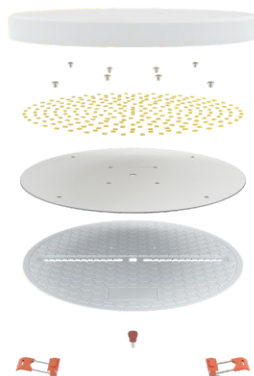

ZHONGSHAN XILE OPTOELECTRONIC TECHNOLOGY CO.,LTD.

Details

Datasheet- Small Panel Light Merak Series

PARAMETERS:

Model No	XLRPR-8W	XLRPR-10W	XLRPR-15W	XLRPR-22W	XLRPR-32W
Power	8W	10W	15W	22W	32W
Efficacy	90LM/W				
Power Factor	0.5/0.9				
CRI	70/80				
Beam Angle	120°				
LED	SMD2835*46	SMD2835*55	SMD2835*96	SMD2835*144	SMD2835*255
Diameter(mm)	Φ85*16	Φ100*16	Φ120*16	Φ170*18	Φ220*18
Hole size(mm)	50MM<CUT<60MM	50MM<CUT<70MM	50MM<CUT<95MM	50MM<CUT<140MM	50MM<CUT<190MM

DIMENSIONS

LIGHTING DISTRIBUTIONS

EXPLODE

APPLICATIONS