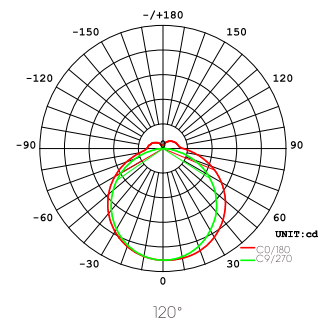

LIGHTING DISTRIBUTIONS